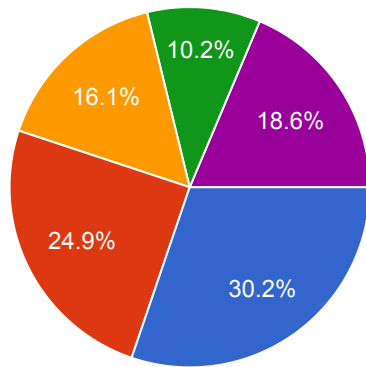

- Everytime सदैव
- Usually अधिकांशतः
- Sometimes कभीकभी
- Rarely शायद ही कभी
- Never कभी नहीं

Does the teaching and mentoring process in your institution facilitate in cognitive, social and emotional growth of a student? आपके संस्थान में शिक्षण एवं मेंटोरींग की प्रक्रिया छात्रों के ज्ञानात्मक, सामाजिक, भावनात्मक प्रगति में सहायक होती है

Copy

363 responses